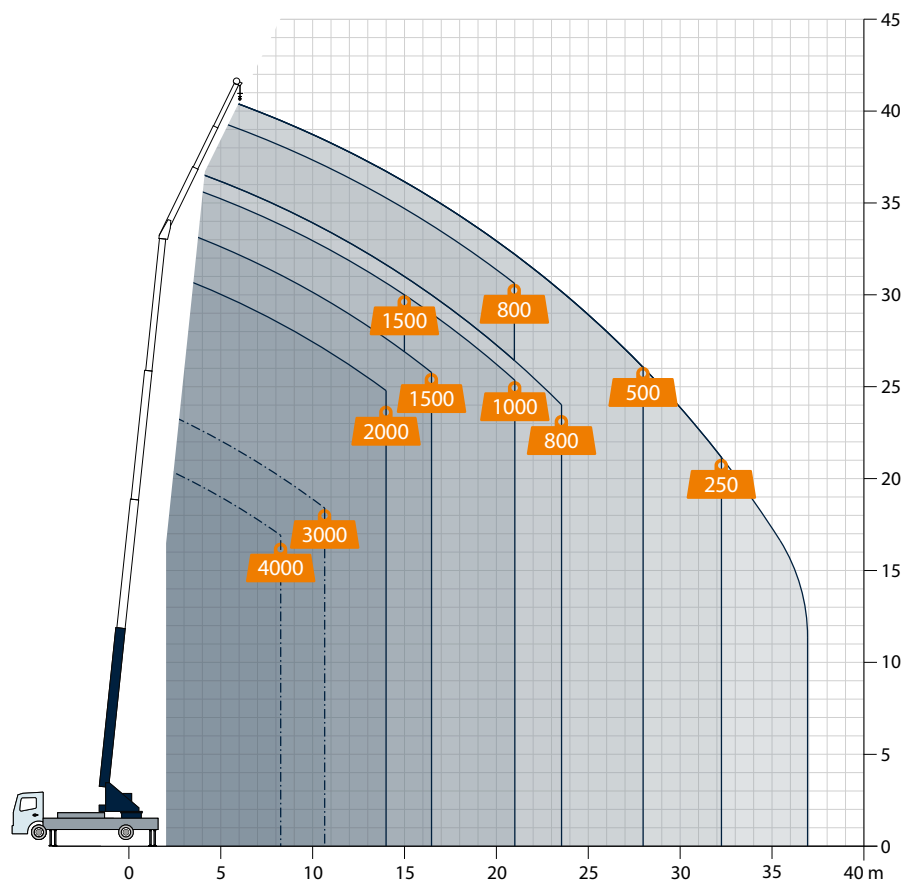

Truck Crane AK 42/4000

Technical Data

Permissible gross vehicle weight (t)	16 / 18
Max. payload (kg)	2.000 (optional 4.000)
Max. extension length (m)	42,0
Working height up to boom (m)	33,7
Boom extendable (m)	4,6 / 6,8 / 9,0
Boom payload (kg)	2.000 / 1.500 / 800
Main mast angle (degrees)	87
Boom angle (degrees)	157
Pivoting range (degrees)	+/- 310
Hook speed (m/min)	50
Range for crane operation at 250 kg (m)	35,0 / 32,3
Range for crane operation at 500 kg (m)	30,0 / 28,0
Range for crane operation at 1 t (m)	22,0 / 21,0
Range for crane operation at 2 t (m)	14,0 / 14,0
Range for crane operation at 4 t (m)	8,2 / 8,2
Range for crane operation at 6 t (m)	-
Range for crane operation at 12 t (m)	-
Range for platform operation with rotating basket (m)	30,2 / 27,5 at 250 kg 33,0 / 30,0 at 100 kg
Range for platform operation with non-rotating basket (m)	30,2 / 27,5 at 250 kg 33,0 / 30,0 at 100 kg
Working height with rotating basket max. (m)	38,1
Working height with non-rotating basket max. (m)	42,2

All rights reserved for changes. All specified values are maximum values.

The AK 42/4000 is the power pack on a 15 t truck. Thanks to its 2 t winch this crane easily lifts heavy loads with and underlines its strengths by surpassing working ranges. The compact truck crane lifts a maximum load of 4 t and reaches a maximum radius of 22 m with a load of 1000 kg. This performance data shows that the AK 42/4000 is the perfect crane for ambitious roofers, carpenters or even solar and metal manufacturers.

This versatile crane can be converted into a fully-fledged work platform in short time thanks to its Easy-Lock-System. The particular strong aluminium boom always guarantees precise lowering of the load.

Böcker
MY WAY TO THE TOP

Working range crane operation

Working range platform operation

All weights are in kg.
Measurements can fluctuate slightly.

Dimensions

All weights are in kg.
Measurements can fluctuate slightly.