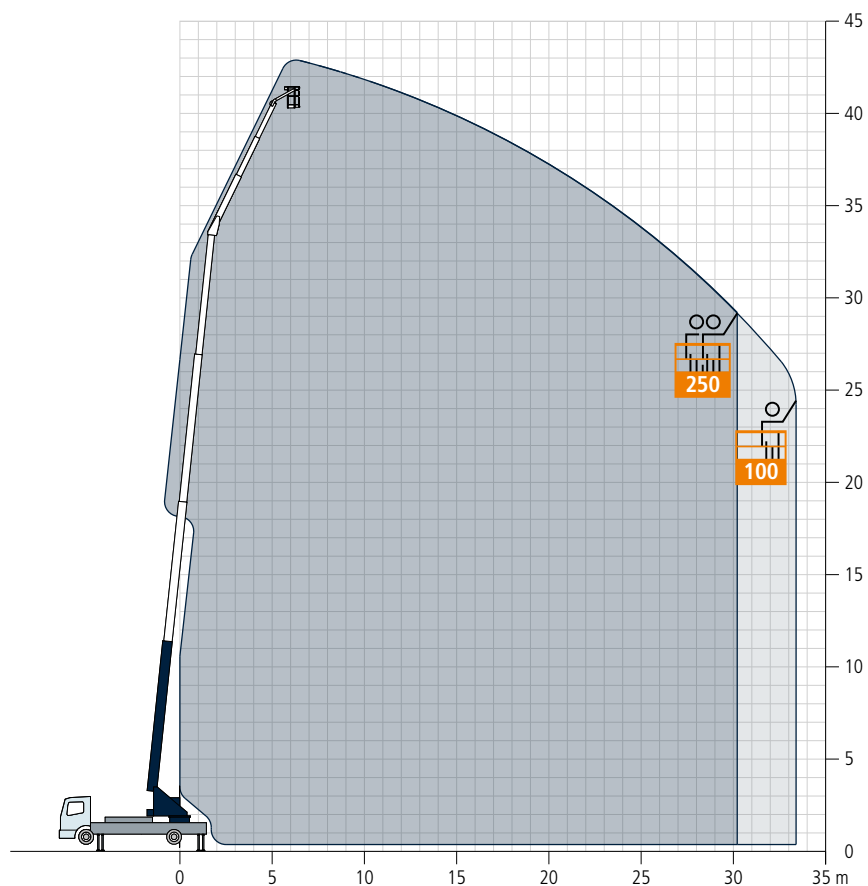

Truck Crane AK 42/4000

Technical Data

Permissible gross vehicle weight (t)	16 / 18
Max. payload (kg)	2.000 (optional 4.000)
Max. extension length (m)	42,0
Working height up to boom (m)	33,7
Boom extendable (m)	4,6 / 6,8 / 9,0
Boom payload (kg)	2.000 / 1.500 / 800
Main mast angle (degrees)	87
Boom angle (degrees)	157
Pivoting range (degrees)	+/- 310
Hook speed (m/min)	50
Range for crane operation at 250 kg (m)	35,0 / 32,3
Range for crane operation at 500 kg (m)	30,0 / 28,0
Range for crane operation at 1 t (m)	22,0 / 21,0
Range for crane operation at 2 t (m)	14,0 / 14,0
Range for crane operation at 4 t (m)	8,2 / 8,2
Range for crane operation at 6 t (m)	-
Range for crane operation at 12 t (m)	-
Range for platform operation with rotating basket (m)	30,2 / 27,5 at 250 kg 33,0 / 30,0 at 100 kg
Range for platform operation with non-rotating basket (m)	30,2 / 27,5 at 250 kg 33,0 / 30,0 at 100 kg
Working height with rotating basket max. (m)	38,1
Working height with non-rotating basket max. (m)	42,2

All rights reserved for changes. All specified values are maximum values.

The AK 42/4000 is the power pack on a 15 t truck. Thanks to its 2 t winch this crane easily lifts heavy loads with and underlines its strengths by surpassing working ranges. The compact truck crane lifts a maximum load of 4 t and reaches a maximum radius of 22 m with a load of 1000 kg. This performance data shows that the AK 42/4000 is the perfect crane for ambitious roofers, carpenters or even solar and metal manufacturers.

This versatile crane can be converted into a fully-fledged work platform in short time thanks to its Easy-Lock-System. The particular strong aluminium boom always guarantees precise lowering of the load.

Böcker
MY WAY TO THE TOP

Working range crane operation

Working range platform operation

All weights are in kg.
Measurements can fluctuate slightly.

Dimensions

All weights are in kg.
Measurements can fluctuate slightly.