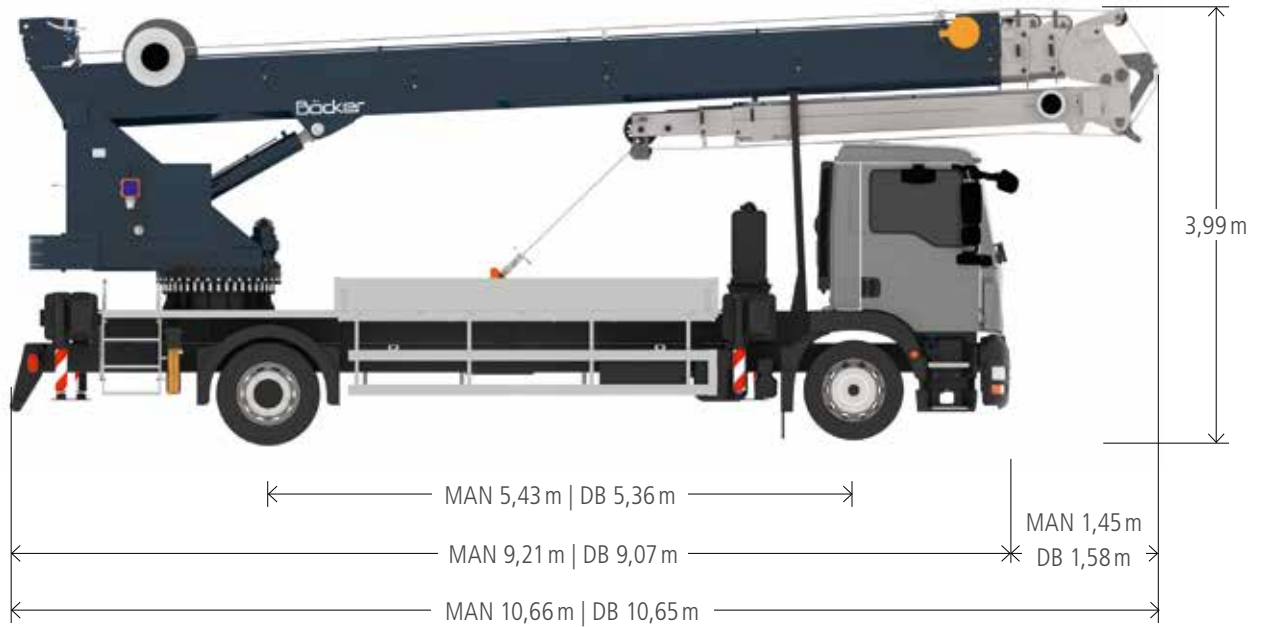

Truck Crane AK 42/4000

Technical Data

Permissible gross vehicle weight (t)	16 / 18
Max. payload (kg)	2.000 (optional 4.000)
Max. extension length (m)	42,0
Working height up to boom (m)	33,7
Boom extendable (m)	4,6 / 6,8 / 9,0
Boom payload (kg)	2.000 / 1.500 / 800
Main mast angle (degrees)	87
Boom angle (degrees)	157
Pivoting range (degrees)	+/- 310
Hook speed (m/min)	50
Range for crane operation at 250 kg (m)	35,0 / 32,3
Range for crane operation at 500 kg (m)	30,0 / 28,0
Range for crane operation at 1 t (m)	22,0 / 21,0
Range for crane operation at 2 t (m)	14,0 / 14,0
Range for crane operation at 4 t (m)	8,2 / 8,2
Range for crane operation at 6 t (m)	-
Range for crane operation at 12 t (m)	-
Range for platform operation with rotating basket (m)	30,2 / 27,5 at 250 kg 33,0 / 30,0 at 100 kg
Range for platform operation with non-rotating basket (m)	30,2 / 27,5 at 250 kg 33,0 / 30,0 at 100 kg
Working height with rotating basket max. (m)	38,1
Working height with non-rotating basket max. (m)	42,2

All rights reserved for changes. All specified values are maximum values.

The AK 42/4000 is the power pack on a 15 t truck. Thanks to its 2 t winch this crane easily lifts heavy loads with and underlines its strengths by surpassing working ranges. The compact truck crane lifts a maximum load of 4 t and reaches a maximum radius of 22 m with a load of 1000 kg. This performance data shows that the AK 42/4000 is the perfect crane for ambitious roofers, carpenters or even solar and metal manufacturers.

This versatile crane can be converted into a fully-fledged work platform in short time thanks to its Easy-Lock-System. The particular strong aluminium boom always guarantees precise lowering of the load.

Böcker
MY WAY TO THE TOP

Working range crane operation

Working range platform operation

All weights are in kg.
Measurements can fluctuate slightly.

Dimensions

All weights are in kg.
Measurements can fluctuate slightly.