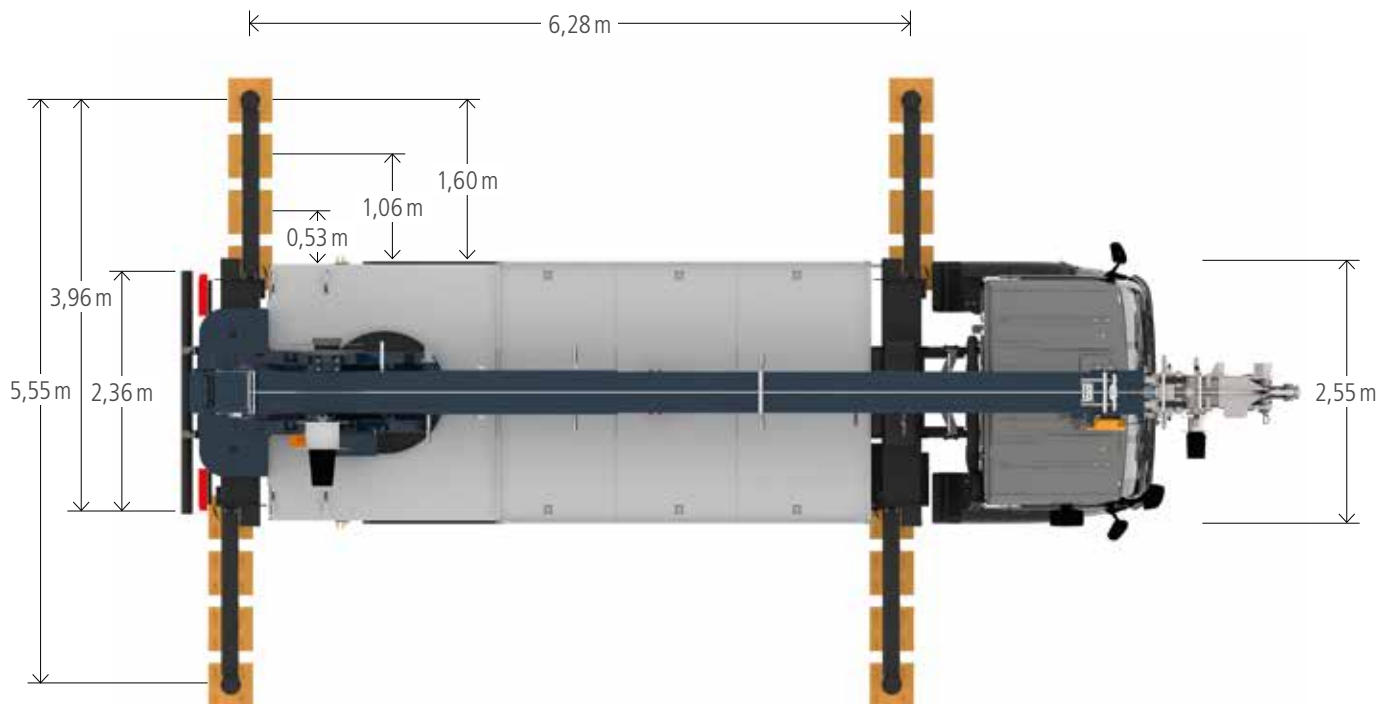

Truck Crane AK 42/4000

Technical Data

Permissible gross vehicle weight (t)	16 / 18
Max. payload (kg)	2.000 (optional 4.000)
Max. extension length (m)	42,0
Working height up to boom (m)	33,7
Boom extendable (m)	4,6 / 6,8 / 9,0
Boom payload (kg)	2.000 / 1.500 / 800
Main mast angle (degrees)	87
Boom angle (degrees)	157
Pivoting range (degrees)	+/- 310
Hook speed (m/min)	50
Range for crane operation at 250 kg (m)	35,0 / 32,3
Range for crane operation at 500 kg (m)	30,0 / 28,0
Range for crane operation at 1 t (m)	22,0 / 21,0
Range for crane operation at 2 t (m)	14,0 / 14,0
Range for crane operation at 4 t (m)	8,2 / 8,2
Range for crane operation at 6 t (m)	-
Range for crane operation at 12 t (m)	-
Range for platform operation with rotating basket (m)	30,2 / 27,5 at 250 kg 33,0 / 30,0 at 100 kg
Range for platform operation with non-rotating basket (m)	30,2 / 27,5 at 250 kg 33,0 / 30,0 at 100 kg
Working height with rotating basket max. (m)	38,1
Working height with non-rotating basket max. (m)	42,2

All rights reserved for changes. All specified values are maximum values.

The AK 42/4000 is the power pack on a 15 t truck. Thanks to its 2 t winch this crane easily lifts heavy loads with and underlines its strengths by surpassing working ranges. The compact truck crane lifts a maximum load of 4 t and reaches a maximum radius of 22 m with a load of 1000 kg. This performance data shows that the AK 42/4000 is the perfect crane for ambitious roofers, carpenters or even solar and metal manufacturers.

This versatile crane can be converted into a fully-fledged work platform in short time thanks to its Easy-Lock-System. The particular strong aluminium boom always guarantees precise lowering of the load.

Böcker
MY WAY TO THE TOP

Working range crane operation

Working range platform operation

All weights are in kg.
Measurements can fluctuate slightly.

Dimensions

All weights are in kg.
Measurements can fluctuate slightly.